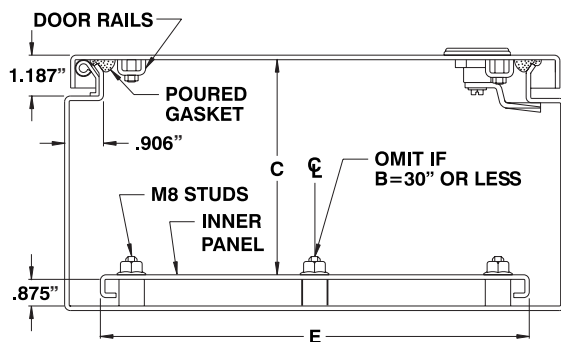

NEMA 4X ENCLOSURES

5412 EALBU

WATER, OIL, DUST TIGHT ALUMINIUM BUTTABLE ENCLOSURES

The 5412 EALBU water, oil & dust tight enclosures are used indoors or outdoors, in areas where a corrosion problem exists or where the enclosures may be subject to hosing or water coming from any direction, or for protection against dust, dirt or oil splashing. The 5412 EALBU are made of high quality 0.080" aluminium (Type 5052 H-32), with continuously welded corner seams. The opening has a curled lip around all sides to increase rigidity and prevent dripping

water from entering the enclosure when the door is open. A high quality, robotically poured-inplace, seamless gasket ensures a complete and durable water tight seal. **The hinges are arranged to allow the installation of rows of enclosures, side by side.** A ¼ turn locking mechanism (or 3 point latch system on larger enclosures) ensures positive closing. Internal mounting holes are provided. **Each enclosure comes complete with a 12 GA galvanized inner panel,**

which is double bent* for maximum rigidity and mounts on M8 welded studs. Enclosures are finished with heat fused powder paint, electrostatically applied on a pretreated base. Box is ANSI/ASA 61 smooth gray. Inner panel is galvanized (other colors available).

**CSA Certified / UL Listed
NEMA/EEMAC 4X / IP66**

Refer to p.734 to validate choice of substrate for the application